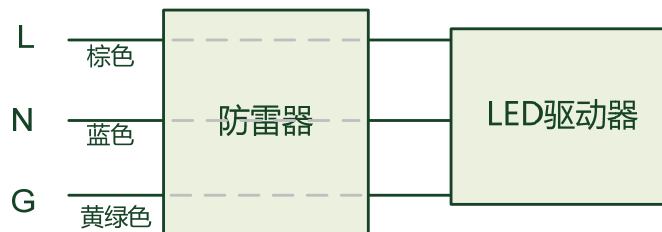

- 
- 
- 
- 

		L-N	LN-G	(8/20uS)
PW-10KD05KWV	90~264 Vac	2000 V	2000 V	5 kA

--	--	--	--	--

PW-10KD05KWV

Rev. C

Driving the Lighting Revolution

---

---